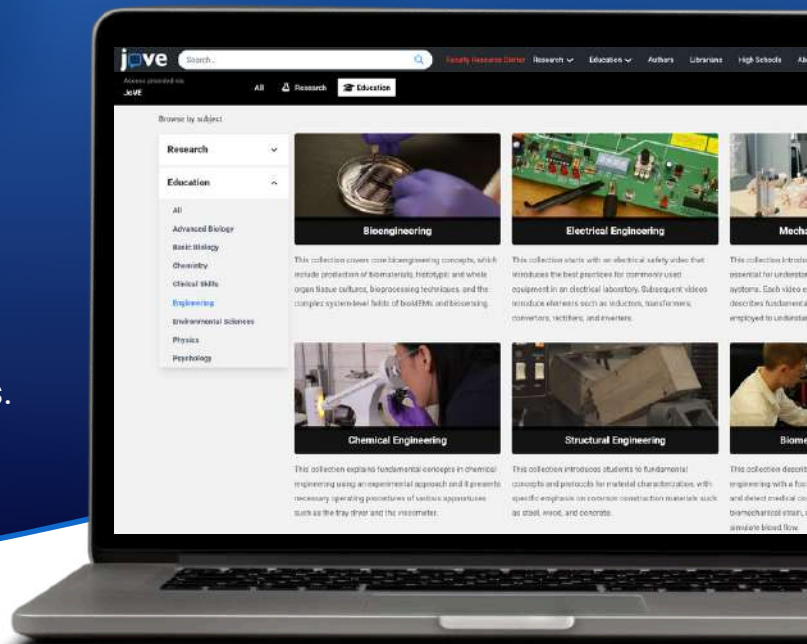

Maximize your JoVE Experience

With JoVE, you can

- 1** Streamline lesson planning with expert support.
- 2** Boost student engagement and enhance concept comprehension
- 3** Support flexible learning models like flipped classrooms and distance learning
- 4** Expose students to cutting-edge lab techniques and research